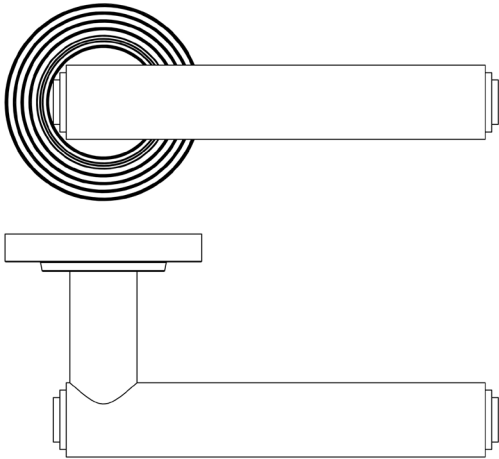

CODE

BUR45KIT82

DESCRIPTION

Lever On Rose

STANDARDS

PRODUCT SPECIFICATION

- 38mm centres
- Sprung
- Reeded rose
- Grade 4 corrosion
- Matt lacquered solid brass
- Back to back fixing recommended
- Suitable for doors 35-55mm

TECHNICAL DRAWING

FINISHES

- Dark Bronze