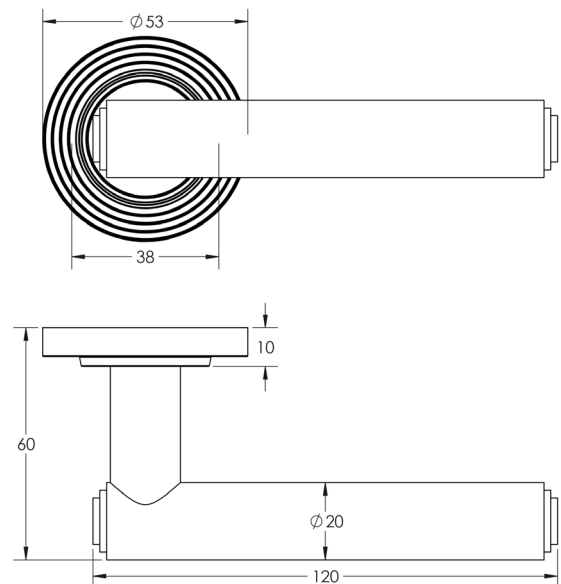

CODE

BUR45KIT82

DESCRIPTION

Lever On Rose

STANDARDS

PRODUCT SPECIFICATION

- 38mm centres
- Sprung
- Reeded rose
- Grade 4 corrosion
- Matt lacquered solid brass
- Back to back fixing recommended
- Suitable for doors 35-55mm

TECHNICAL DRAWING

FINISHES

- Dark Bronze