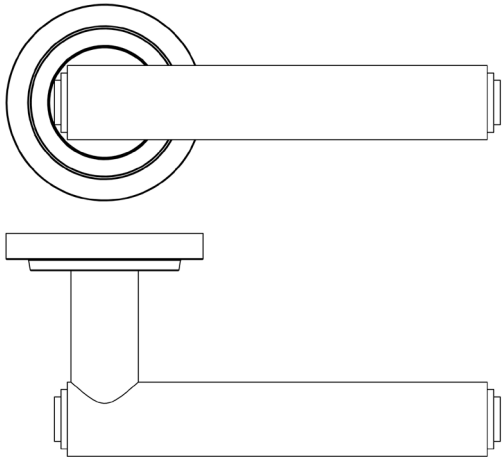

CODE

BU45KIT81

DESCRIPTION

Lever On Rose

STANDARDS

PRODUCT SPECIFICATION

- 38mm centres
- Sprung
- Stepped rose
- Grade 4 corrosion
- Matt lacquered solid brass
- Back to back fixing recommended
- Suitable for doors 35-55mm

TECHNICAL DRAWING

FINISHES

- Dark Bronze