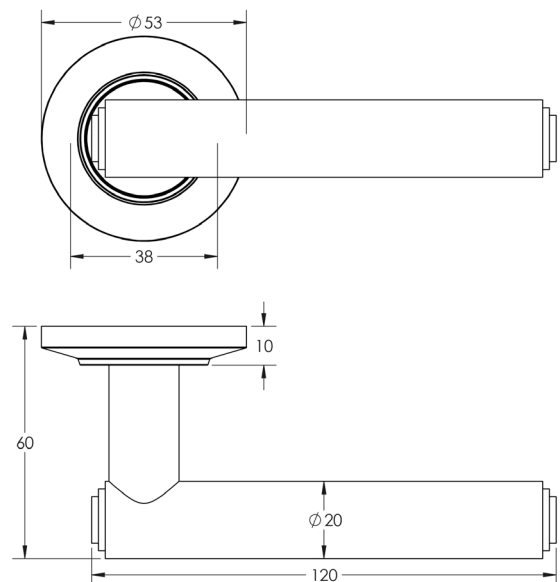

TECHNICAL DRAWING