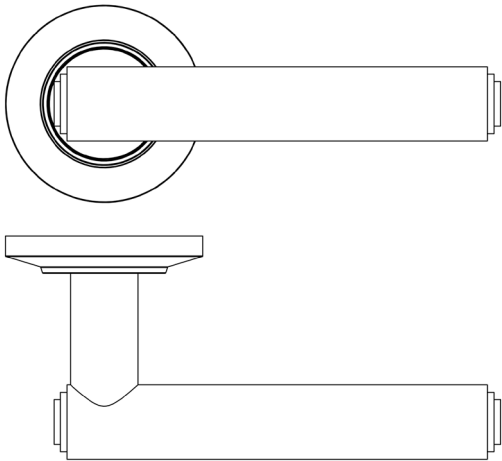

### DESCRIPTION

**Lever On Rose**

### PRODUCT SPECIFICATION

- 38mm centres
- Sprung
- Chamfered rose
- Grade 4 corrosion
- Matt lacquered solid brass
- Back to back fixing recommended
- Suitable for doors 35-55mm