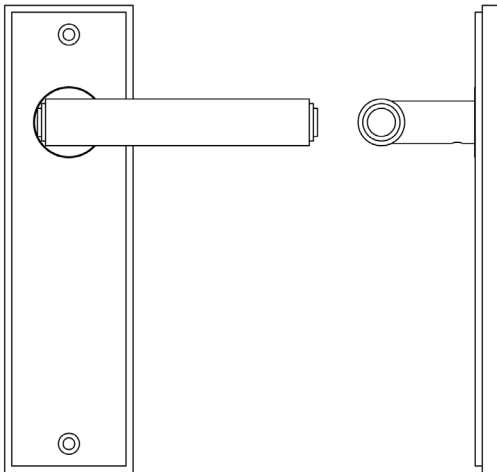

### DESCRIPTION

**Lever On Plate**

### PRODUCT SPECIFICATION

- 38mm centres
- Sprung
- Latch plate
- Grade 4 corrosion
- Matt lacquered solid brass
- Back to back fixing recommended
- Suitable for doors 35-55mm