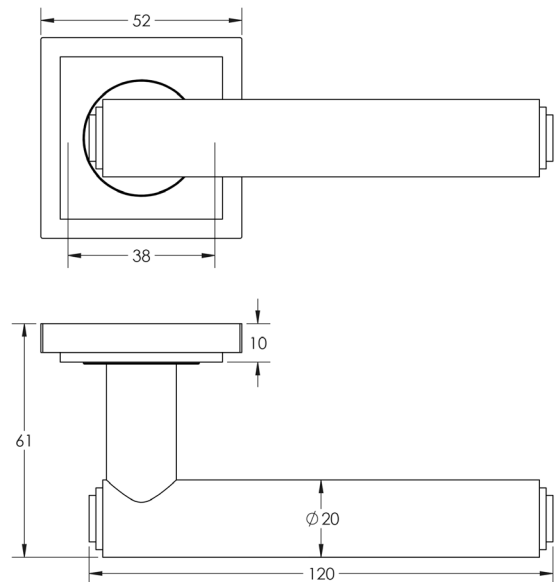

CODE

BUR45KIT7

DESCRIPTION

Lever On Rose

STANDARDS

PRODUCT SPECIFICATION

- 38mm centres
- Sprung
- Square stepped rose
- Grade 4 corrosion
- Matt lacquered solid brass
- Back to back fixing recommended
- Suitable for doors 35-55mm

TECHNICAL DRAWING

FINISHES

- Antique Brass