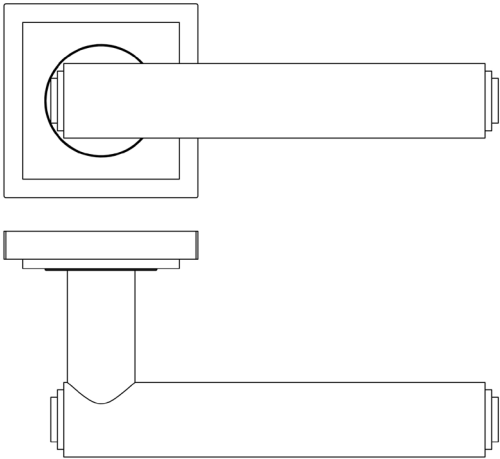

CODE

BUR45KIT7

DESCRIPTION

Lever On Rose

STANDARDS

PRODUCT SPECIFICATION

- 38mm centres
- Sprung
- Square stepped rose
- Grade 4 corrosion
- Matt lacquered solid brass
- Back to back fixing recommended
- Suitable for doors 35-55mm

TECHNICAL DRAWING

FINISHES

- Antique Brass