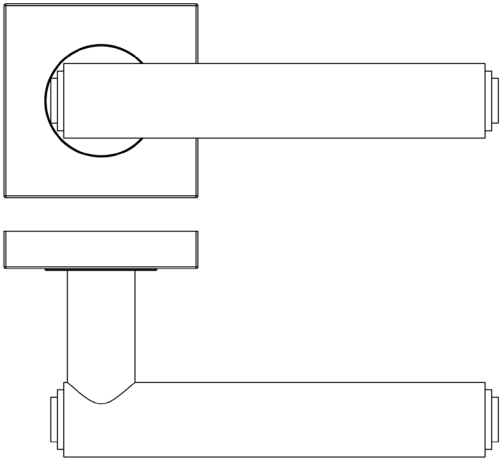

CODE

BUR45KIT6

DESCRIPTION

Lever On Rose

STANDARDS

PRODUCT SPECIFICATION

- 38mm centres
- Sprung
- Square plain rose
- Grade 4 corrosion
- Matt lacquered solid brass
- Back to back fixing recommended
- Suitable for doors 35-55mm

TECHNICAL DRAWING

FINISHES

- Antique Brass