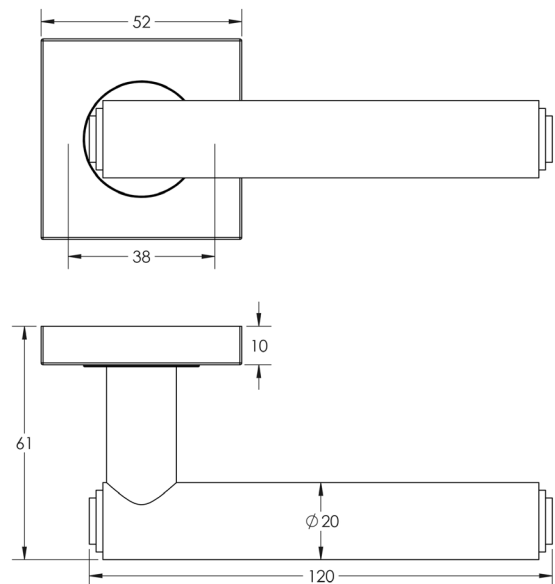

CODE

BUR45KIT6

DESCRIPTION

Lever On Rose

STANDARDS

PRODUCT SPECIFICATION

- 38mm centres
- Sprung
- Square plain rose
- Grade 4 corrosion
- Matt lacquered solid brass
- Back to back fixing recommended
- Suitable for doors 35-55mm

TECHNICAL DRAWING

FINISHES

- Antique Brass