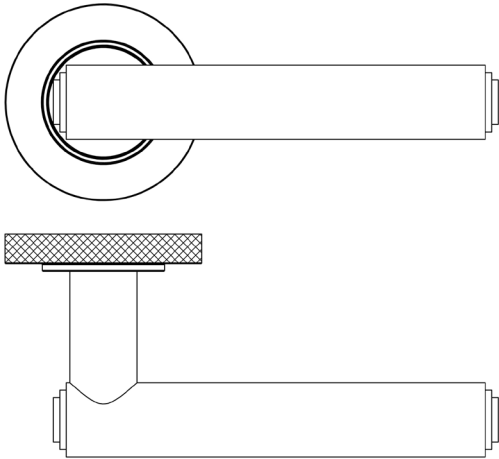

CODE

BUR45KIT5

DESCRIPTION

Lever On Rose

STANDARDS

PRODUCT SPECIFICATION

- 38mm centres
- Sprung
- Knurled rose
- Grade 4 corrosion
- Matt lacquered solid brass
- Back to back fixing recommended
- Suitable for doors 35-55mm

TECHNICAL DRAWING

FINISHES

- Antique Brass