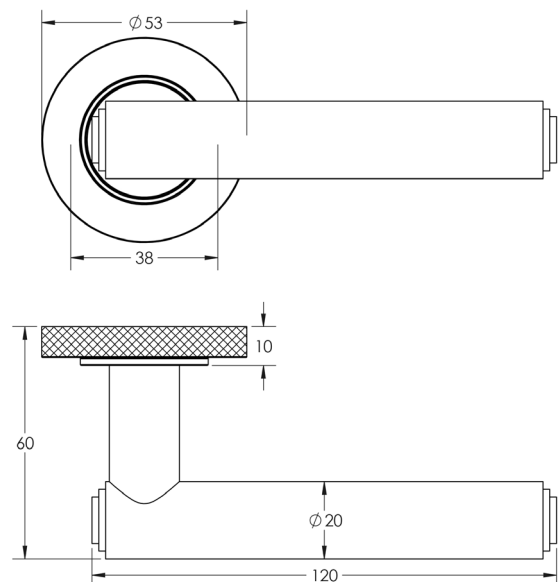

CODE

BUR45KIT5

DESCRIPTION

Lever On Rose

STANDARDS

PRODUCT SPECIFICATION

- 38mm centres
- Sprung
- Knurled rose
- Grade 4 corrosion
- Matt lacquered solid brass
- Back to back fixing recommended
- Suitable for doors 35-55mm

TECHNICAL DRAWING

FINISHES

- Antique Brass