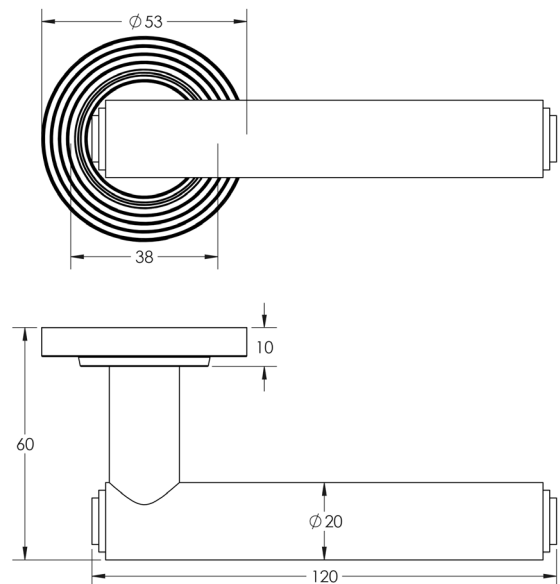

CODE

BUR45KIT4

DESCRIPTION

Lever On Rose

STANDARDS

PRODUCT SPECIFICATION

- 38mm centres
- Sprung
- Reeded rose
- Grade 4 corrosion
- Matt lacquered solid brass
- Back to back fixing recommended
- Suitable for doors 35-55mm

TECHNICAL DRAWING

FINISHES

- Antique Brass