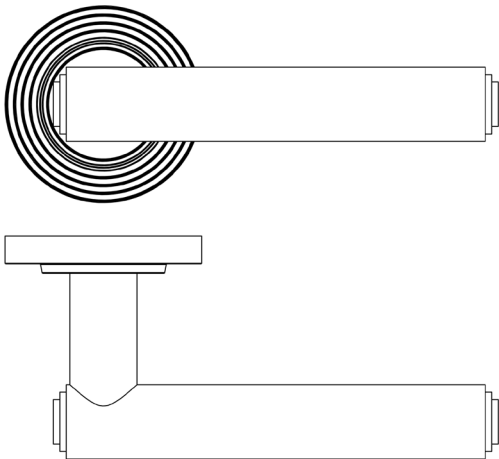

CODE

BUR45KIT4

DESCRIPTION

Lever On Rose

STANDARDS

PRODUCT SPECIFICATION

- 38mm centres
- Sprung
- Reeded rose
- Grade 4 corrosion
- Matt lacquered solid brass
- Back to back fixing recommended
- Suitable for doors 35-55mm

TECHNICAL DRAWING

FINISHES

- Antique Brass