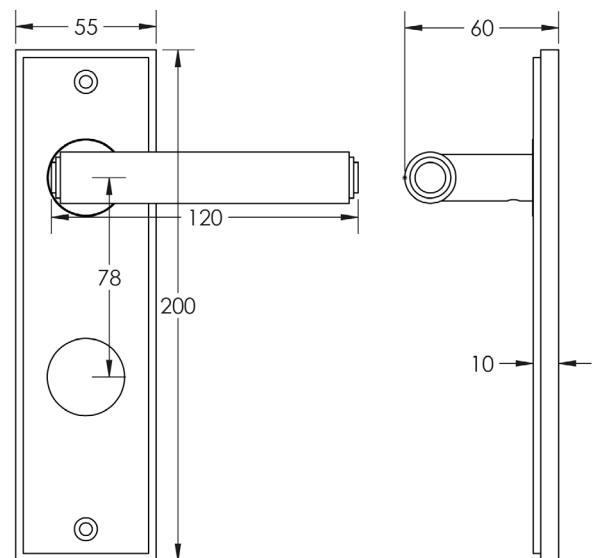

CODE

BUR45KIT325

DESCRIPTION

Lever On Plate

STANDARDS

PRODUCT SPECIFICATION

- 38mm centres
- Sprung
- Din bathroom plate
- Grade 4 corrosion
- Matt lacquered solid brass
- Back to back fixing recommended
- Suitable for doors 35-55mm

TECHNICAL DRAWING

FINISHES

- Satin Nickel