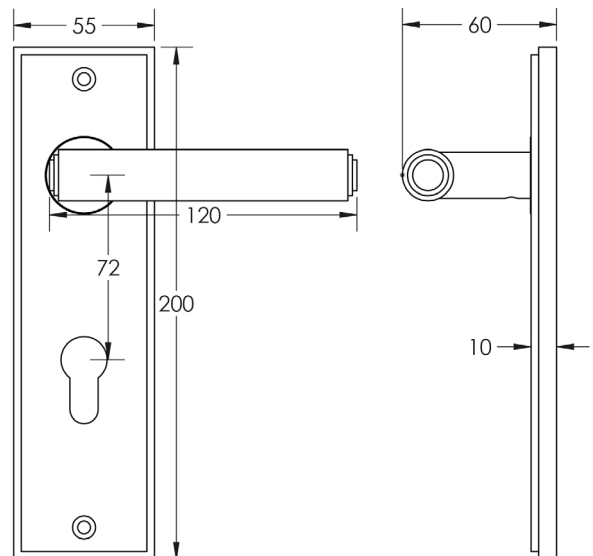

CODE

BUR45KIT324

DESCRIPTION

Lever On Plate

STANDARDS

PRODUCT SPECIFICATION

- 38mm centres
- Sprung
- Din euro lock plate
- Grade 4 corrosion
- Matt lacquered solid brass
- Back to back fixing recommended
- Suitable for doors 35-55mm

TECHNICAL DRAWING

FINISHES

- Satin Nickel