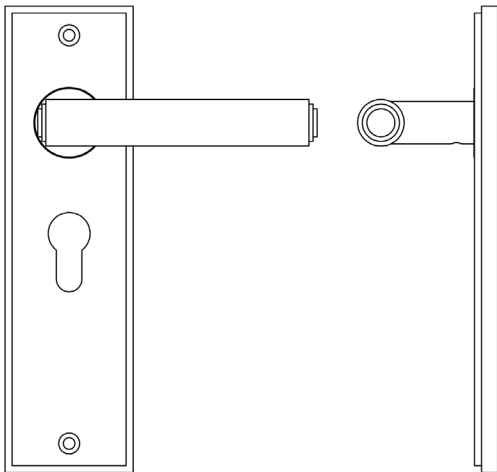

CODE

BUR45KIT323

DESCRIPTION

Lever On Plate

STANDARDS

PRODUCT SPECIFICATION

- 38mm centres
- Sprung
- Euro lock plate
- Grade 4 corrosion
- Matt lacquered solid brass
- Back to back fixing recommended
- Suitable for doors 35-55mm

TECHNICAL DRAWING

FINISHES

- Satin Nickel