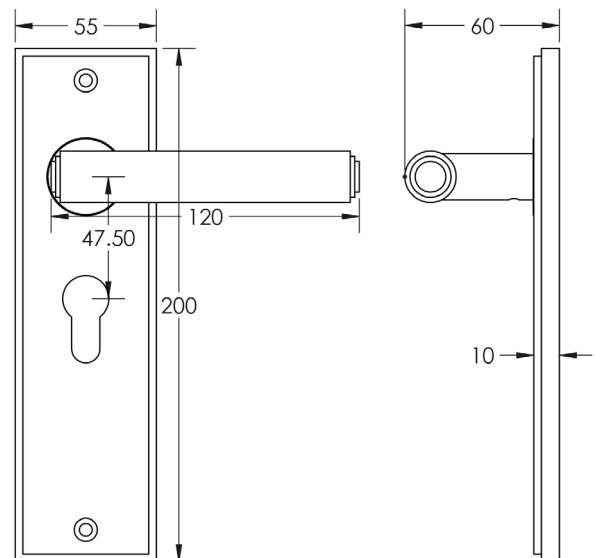

CODE

BUR45KIT323

DESCRIPTION

Lever On Plate

STANDARDS

PRODUCT SPECIFICATION

- 38mm centres
- Sprung
- Euro lock plate
- Grade 4 corrosion
- Matt lacquered solid brass
- Back to back fixing recommended
- Suitable for doors 35-55mm

TECHNICAL DRAWING

FINISHES

- Satin Nickel