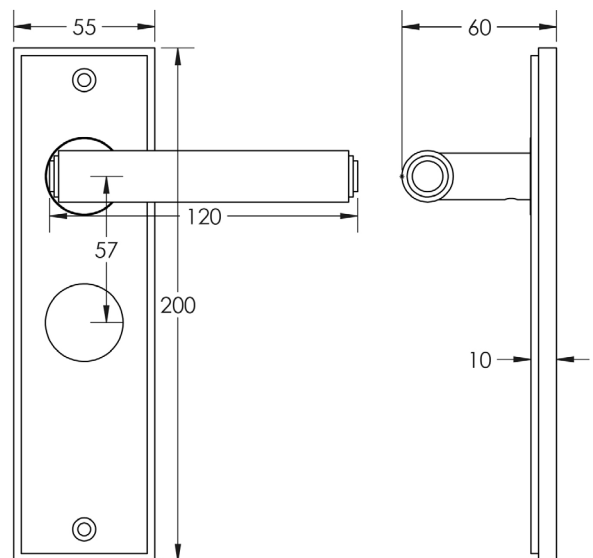

CODE

BUR45KIT32

DESCRIPTION

Lever On Plate

STANDARDS

PRODUCT SPECIFICATION

- 38mm centres
- Sprung
- Bathroom plate
- Grade 4 corrosion
- Matt lacquered solid brass
- Back to back fixing recommended
- Suitable for doors 35-55mm

TECHNICAL DRAWING

FINISHES

- Satin Nickel