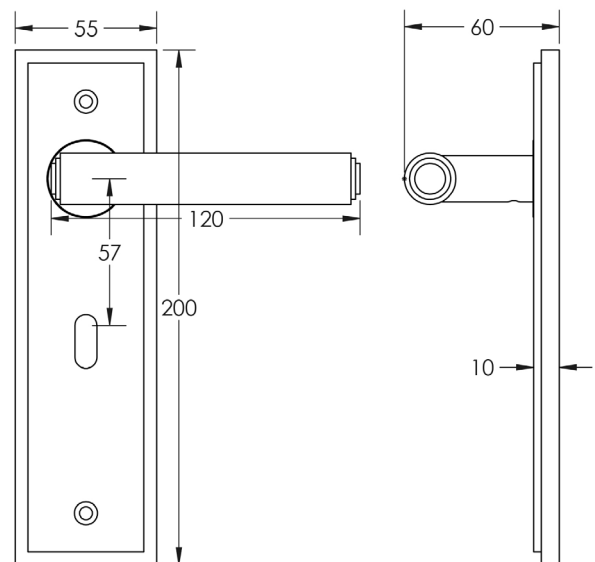

CODE

BUR45KIT321

DESCRIPTION

Lever On Plate

STANDARDS

PRODUCT SPECIFICATION

- 38mm centres
- Sprung
- Lock plate
- Grade 4 corrosion
- Matt lacquered solid brass
- Back to back fixing recommended
- Suitable for doors 35-55mm

TECHNICAL DRAWING

FINISHES

- Satin Nickel