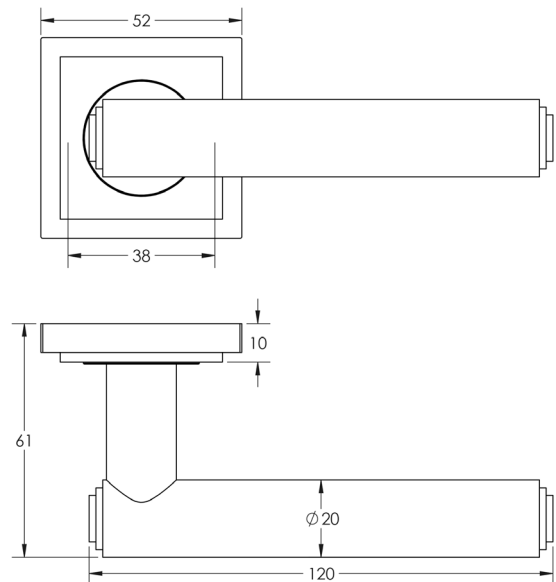

CODE

BUR45KIT319

DESCRIPTION

Lever On Rose

STANDARDS

PRODUCT SPECIFICATION

- 38mm centres
- Sprung
- Square stepped rose
- Grade 4 corrosion
- Matt lacquered solid brass
- Back to back fixing recommended
- Suitable for doors 35-55mm

TECHNICAL DRAWING

FINISHES

- Satin Nickel