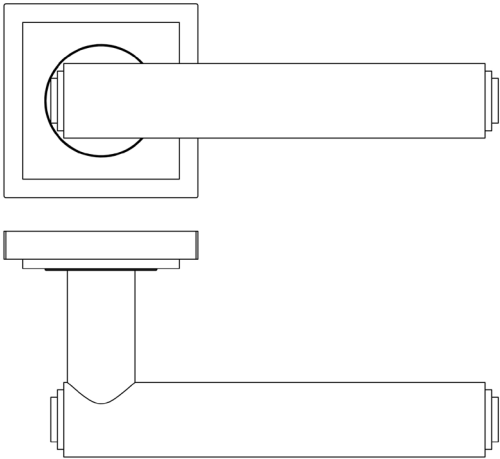

CODE

BUR45KIT319

DESCRIPTION

Lever On Rose

STANDARDS

PRODUCT SPECIFICATION

- 38mm centres
- Sprung
- Square stepped rose
- Grade 4 corrosion
- Matt lacquered solid brass
- Back to back fixing recommended
- Suitable for doors 35-55mm

TECHNICAL DRAWING

FINISHES

- Satin Nickel