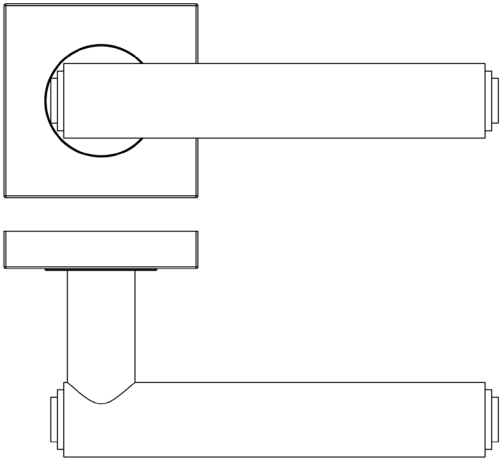

CODE

BUR45KIT318

DESCRIPTION

Lever On Rose

STANDARDS

PRODUCT SPECIFICATION

- 38mm centres
- Sprung
- Square plain rose
- Grade 4 corrosion
- Matt lacquered solid brass
- Back to back fixing recommended
- Suitable for doors 35-55mm

TECHNICAL DRAWING

FINISHES

- Satin Nickel