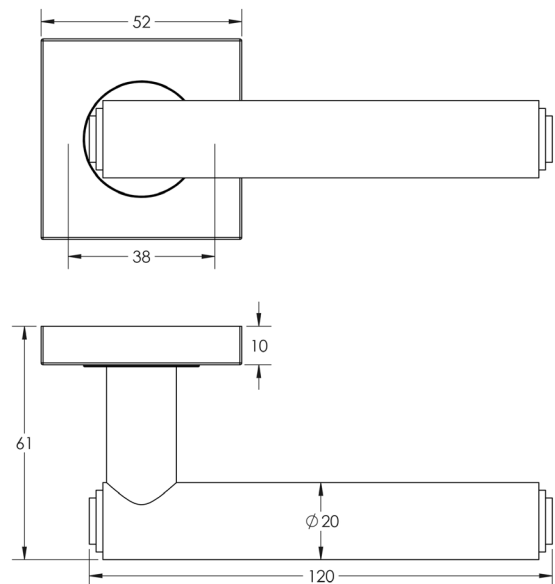

CODE

BUR45KIT318

DESCRIPTION

Lever On Rose

STANDARDS

PRODUCT SPECIFICATION

- 38mm centres
- Sprung
- Square plain rose
- Grade 4 corrosion
- Matt lacquered solid brass
- Back to back fixing recommended
- Suitable for doors 35-55mm

TECHNICAL DRAWING

FINISHES

- Satin Nickel