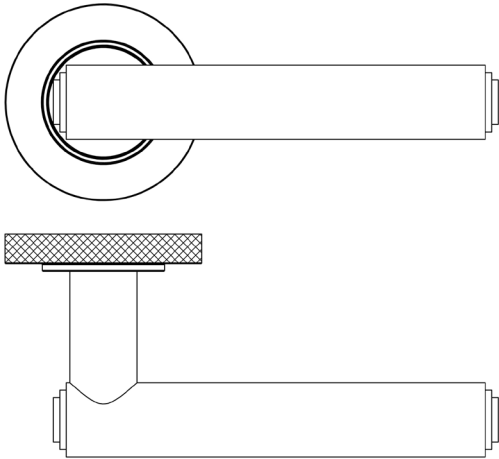

### CODE

**BUR45KIT317**

### DESCRIPTION

**Lever On Rose**

### PRODUCT SPECIFICATION

- 38mm centres
- Sprung
- Knurled rose
- Grade 4 corrosion
- Matt lacquered solid brass
- Back to back fixing recommended
- Suitable for doors 35-55mm