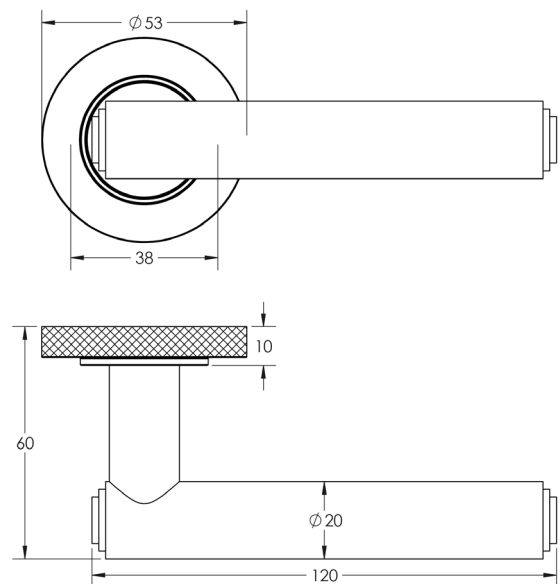

TECHNICAL DRAWING