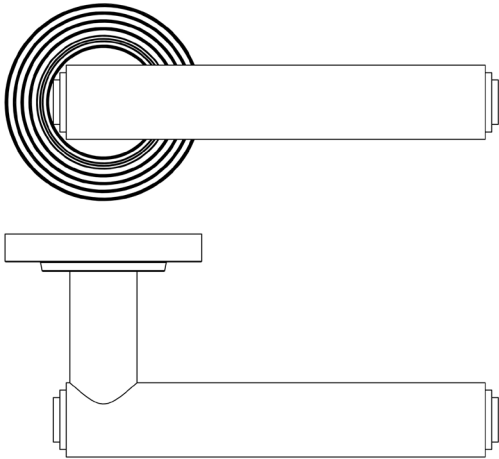

CODE

BUR45KIT316

DESCRIPTION

Lever On Rose

STANDARDS

PRODUCT SPECIFICATION

- 38mm centres
- Sprung
- Reeded rose
- Grade 4 corrosion
- Matt lacquered solid brass
- Back to back fixing recommended
- Suitable for doors 35-55mm

TECHNICAL DRAWING

FINISHES

- Satin Nickel