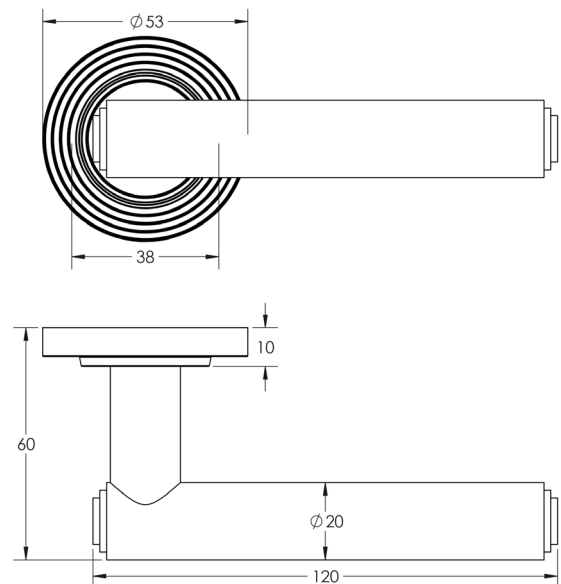

CODE

BUR45KIT316

DESCRIPTION

Lever On Rose

STANDARDS

PRODUCT SPECIFICATION

- 38mm centres
- Sprung
- Reeded rose
- Grade 4 corrosion
- Matt lacquered solid brass
- Back to back fixing recommended
- Suitable for doors 35-55mm

TECHNICAL DRAWING

FINISHES

- Satin Nickel