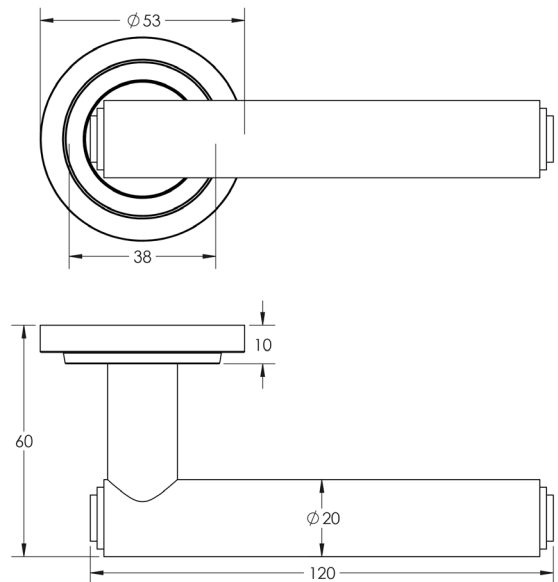

CODE

BUR45KIT315

DESCRIPTION

Lever On Rose

STANDARDS

PRODUCT SPECIFICATION

- 38mm centres
- Sprung
- Stepped rose
- Grade 4 corrosion
- Matt lacquered solid brass
- Back to back fixing recommended
- Suitable for doors 35-55mm

TECHNICAL DRAWING

FINISHES

- Satin Nickel