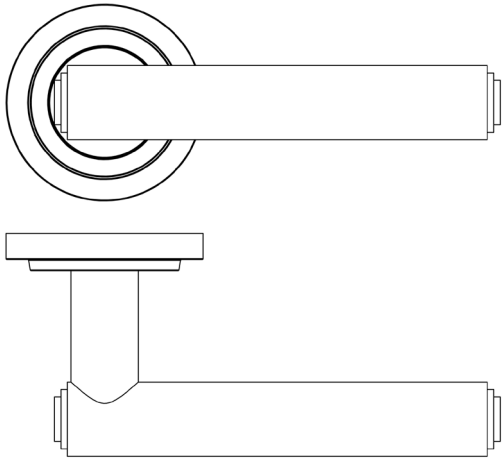

CODE

BUR45KIT315

DESCRIPTION

Lever On Rose

STANDARDS

PRODUCT SPECIFICATION

- 38mm centres
- Sprung
- Stepped rose
- Grade 4 corrosion
- Matt lacquered solid brass
- Back to back fixing recommended
- Suitable for doors 35-55mm

TECHNICAL DRAWING

FINISHES

- Satin Nickel