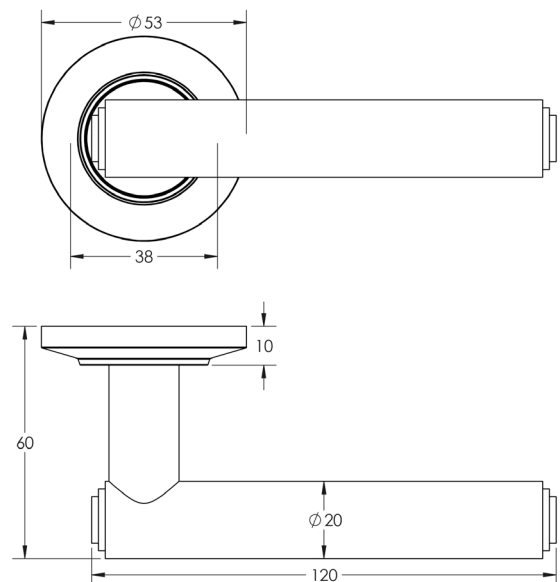

CODE

BUR45KIT314

DESCRIPTION

Lever On Rose

STANDARDS

PRODUCT SPECIFICATION

- 38mm centres
- Sprung
- Chamfered rose
- Grade 4 corrosion
- Matt lacquered solid brass
- Back to back fixing recommended
- Suitable for doors 35-55mm

TECHNICAL DRAWING

FINISHES

- Satin Nickel