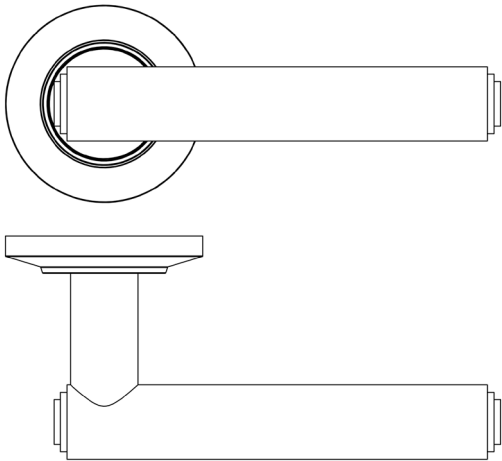

CODE

BUR45KIT314

DESCRIPTION

Lever On Rose

STANDARDS

PRODUCT SPECIFICATION

- 38mm centres
- Sprung
- Chamfered rose
- Grade 4 corrosion
- Matt lacquered solid brass
- Back to back fixing recommended
- Suitable for doors 35-55mm

TECHNICAL DRAWING

FINISHES

- Satin Nickel