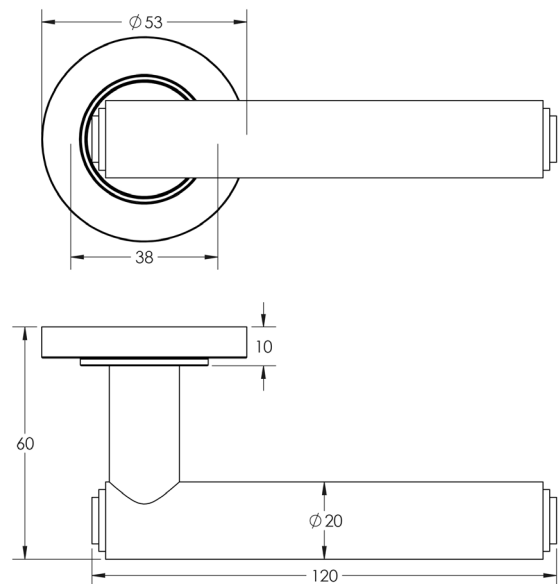

TECHNICAL DRAWING