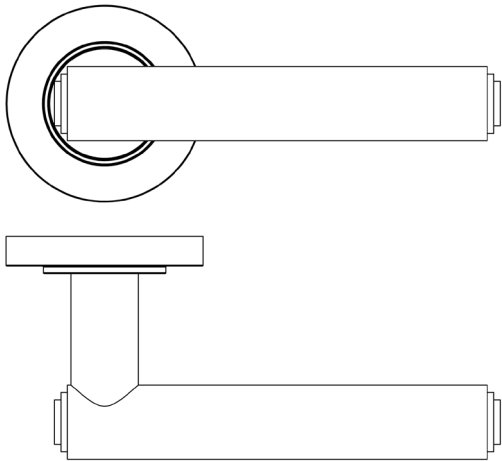

### DESCRIPTION

**Lever On Rose**

### PRODUCT SPECIFICATION

- 38mm centres
- Sprung
- Plain rose
- Grade 4 corrosion
- Matt lacquered solid brass
- Back to back fixing recommended
- Suitable for doors 35-55mm