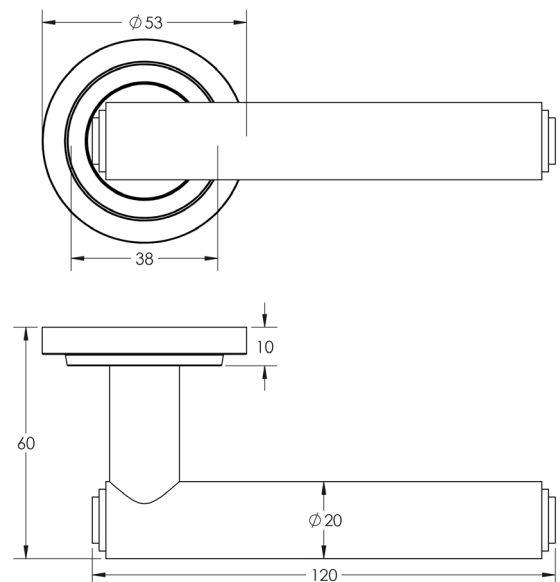

CODE

BUR45KIT3

DESCRIPTION

Lever On Rose

STANDARDS

PRODUCT SPECIFICATION

- 38mm centres
- Sprung
- Stepped rose
- Grade 4 corrosion
- Matt lacquered solid brass
- Back to back fixing recommended
- Suitable for doors 35-55mm

TECHNICAL DRAWING

FINISHES

- Antique Brass