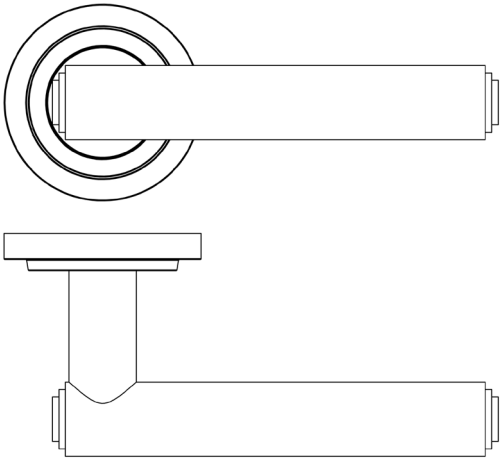

CODE

BUR45KIT3

DESCRIPTION

Lever On Rose

STANDARDS

PRODUCT SPECIFICATION

- 38mm centres
- Sprung
- Stepped rose
- Grade 4 corrosion
- Matt lacquered solid brass
- Back to back fixing recommended
- Suitable for doors 35-55mm

TECHNICAL DRAWING

FINISHES

- Antique Brass