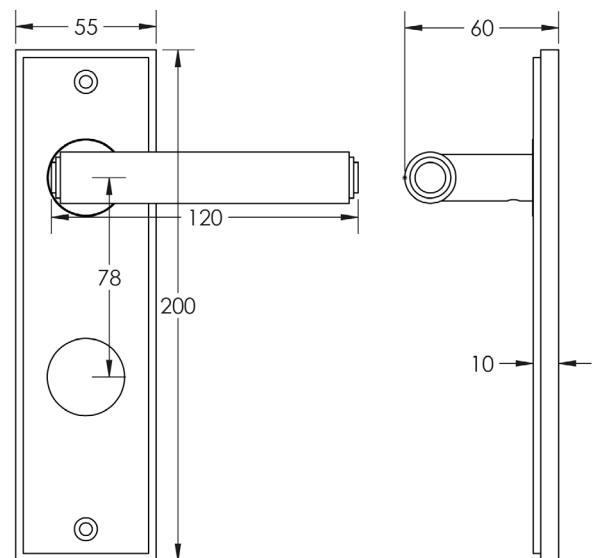

CODE

BUR45KIT247

DESCRIPTION

Lever On Plate

STANDARDS

PRODUCT SPECIFICATION

- 38mm centres
- Sprung
- Din bathroom plate
- Grade 4 corrosion
- Matt lacquered solid brass
- Back to back fixing recommended
- Suitable for doors 35-55mm

TECHNICAL DRAWING

FINISHES

- Satin Brass