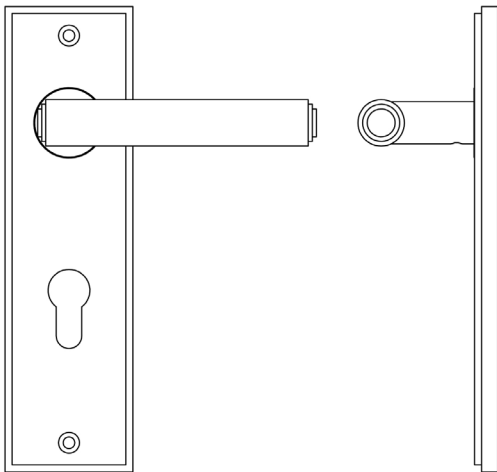

CODE

BUR45KIT246

DESCRIPTION

Lever On Plate

STANDARDS

PRODUCT SPECIFICATION

- 38mm centres
- Sprung
- Din euro lock plate
- Grade 4 corrosion
- Matt lacquered solid brass
- Back to back fixing recommended
- Suitable for doors 35-55mm

TECHNICAL DRAWING

FINISHES

- Satin Brass