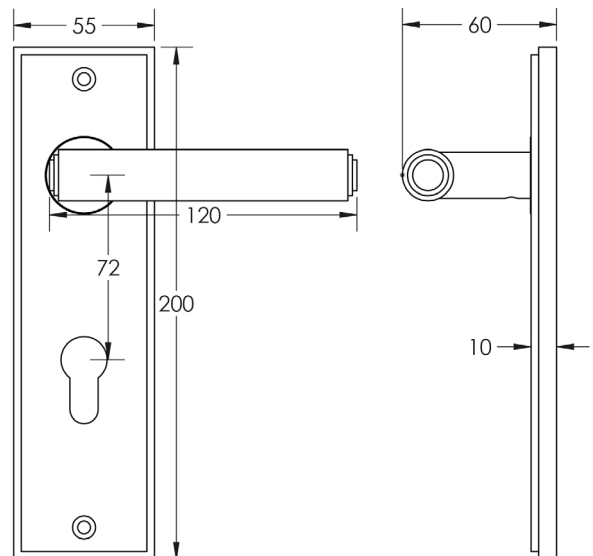

CODE

BUR45KIT246

DESCRIPTION

Lever On Plate

STANDARDS

PRODUCT SPECIFICATION

- 38mm centres
- Sprung
- Din euro lock plate
- Grade 4 corrosion
- Matt lacquered solid brass
- Back to back fixing recommended
- Suitable for doors 35-55mm

TECHNICAL DRAWING

FINISHES

- Satin Brass