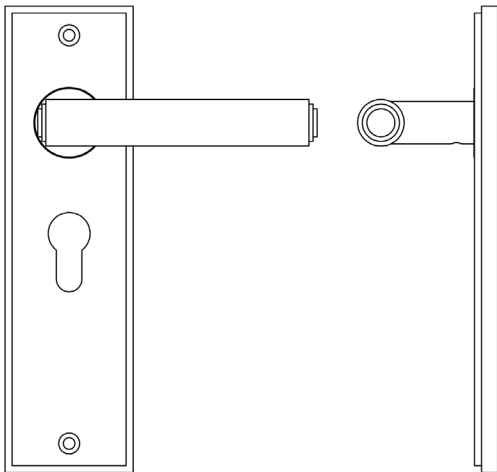

### CODE

**BUR45KIT245**

### DESCRIPTION

**Lever On Plate**

### PRODUCT SPECIFICATION

- 38mm centres
- Sprung
- Euro lock plate
- Grade 4 corrosion
- Matt lacquered solid brass
- Back to back fixing recommended
- Suitable for doors 35-55mm