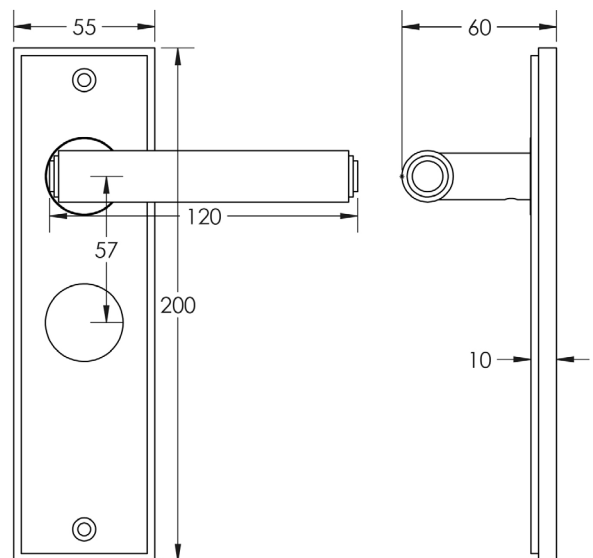

CODE

BUR45KIT244

DESCRIPTION

Lever On Plate

STANDARDS

PRODUCT SPECIFICATION

- 38mm centres
- Sprung
- Bathroom plate
- Grade 4 corrosion
- Matt lacquered solid brass
- Back to back fixing recommended
- Suitable for doors 35-55mm

TECHNICAL DRAWING

FINISHES

- Satin Brass