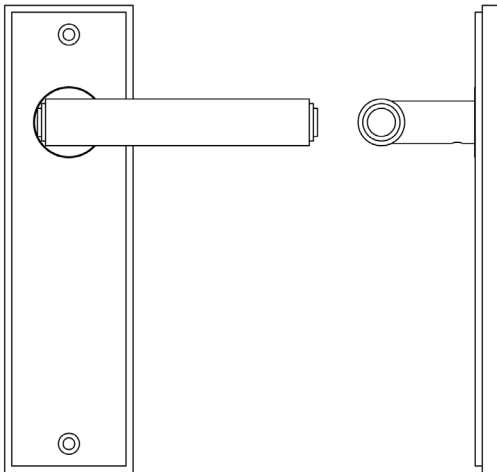

CODE

BUR45KIT242

DESCRIPTION

Lever On Plate

STANDARDS

PRODUCT SPECIFICATION

- 38mm centres
- Sprung
- Latch plate
- Grade 4 corrosion
- Matt lacquered solid brass
- Back to back fixing recommended
- Suitable for doors 35-55mm

TECHNICAL DRAWING

FINISHES

- Satin Brass