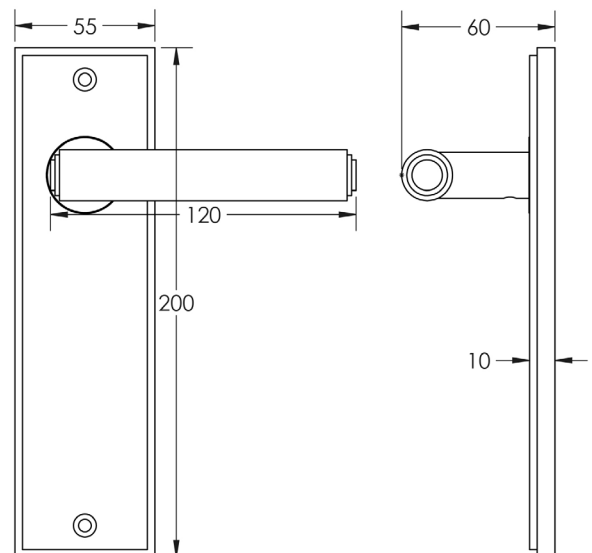

CODE

BUR45KIT242

DESCRIPTION

Lever On Plate

STANDARDS

PRODUCT SPECIFICATION

- 38mm centres
- Sprung
- Latch plate
- Grade 4 corrosion
- Matt lacquered solid brass
- Back to back fixing recommended
- Suitable for doors 35-55mm

TECHNICAL DRAWING

FINISHES

- Satin Brass