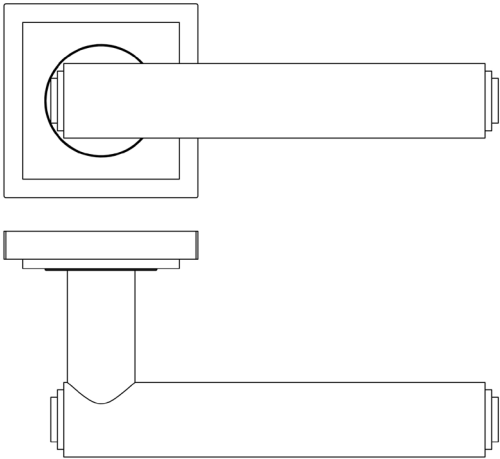

CODE

BUR45KIT241

DESCRIPTION

Lever On Rose

STANDARDS

PRODUCT SPECIFICATION

- 38mm centres
- Sprung
- Square stepped rose
- Grade 4 corrosion
- Matt lacquered solid brass
- Back to back fixing recommended
- Suitable for doors 35-55mm

TECHNICAL DRAWING

FINISHES

- Satin Brass