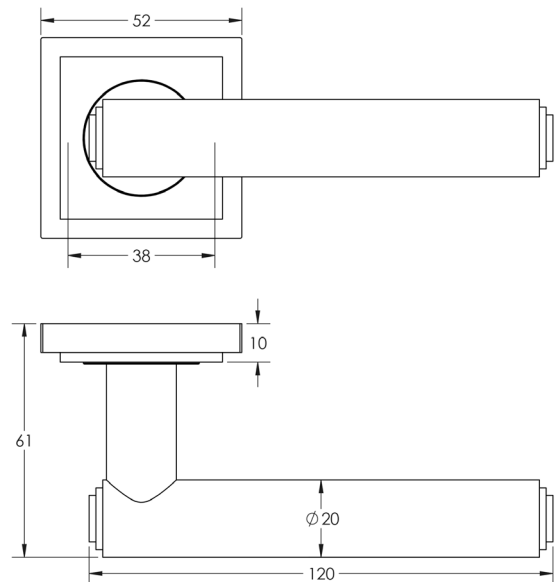

CODE

BUR45KIT241

DESCRIPTION

Lever On Rose

STANDARDS

PRODUCT SPECIFICATION

- 38mm centres
- Sprung
- Square stepped rose
- Grade 4 corrosion
- Matt lacquered solid brass
- Back to back fixing recommended
- Suitable for doors 35-55mm

TECHNICAL DRAWING

FINISHES

- Satin Brass