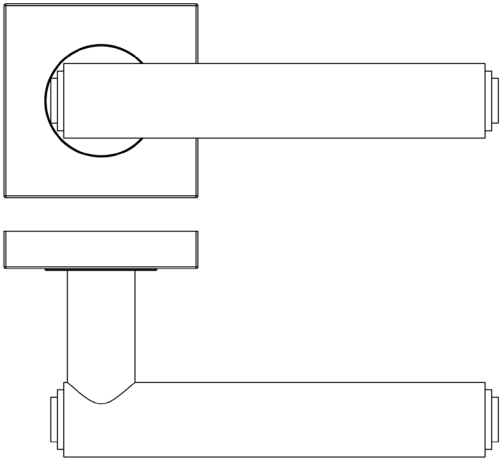

CODE

BUR45KIT240

DESCRIPTION

Lever On Rose

STANDARDS

PRODUCT SPECIFICATION

- 38mm centres
- Sprung
- Square plain rose
- Grade 4 corrosion
- Matt lacquered solid brass
- Back to back fixing recommended
- Suitable for doors 35-55mm

TECHNICAL DRAWING

FINISHES

- Satin Brass