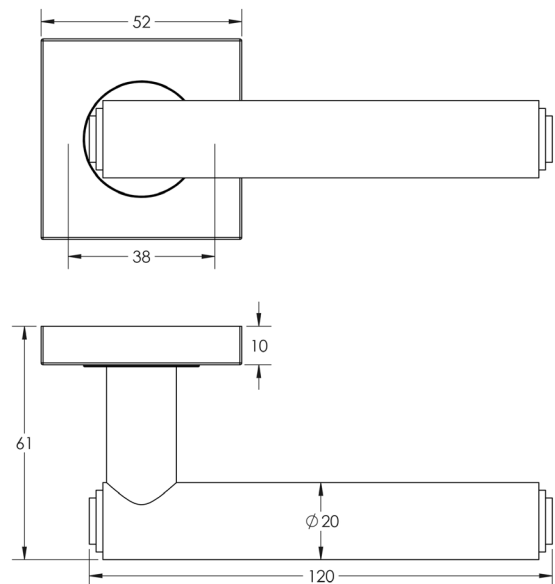

CODE

BUR45KIT240

DESCRIPTION

Lever On Rose

STANDARDS

PRODUCT SPECIFICATION

- 38mm centres
- Sprung
- Square plain rose
- Grade 4 corrosion
- Matt lacquered solid brass
- Back to back fixing recommended
- Suitable for doors 35-55mm

TECHNICAL DRAWING

FINISHES

- Satin Brass