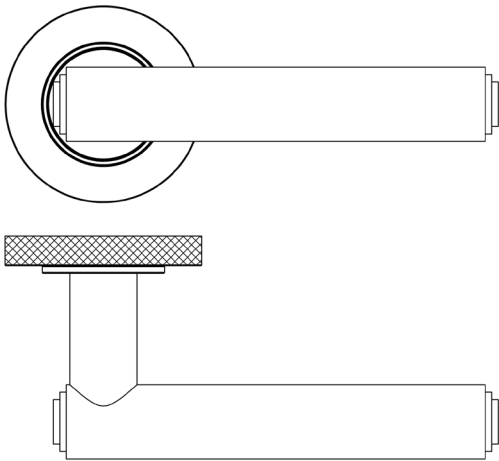

CODE

BUR45KIT239

DESCRIPTION

Lever On Rose

STANDARDS

PRODUCT SPECIFICATION

- 38mm centres
- Sprung
- Knurled rose
- Grade 4 corrosion
- Matt lacquered solid brass
- Back to back fixing recommended
- Suitable for doors 35-55mm

TECHNICAL DRAWING

FINISHES

- Satin Brass