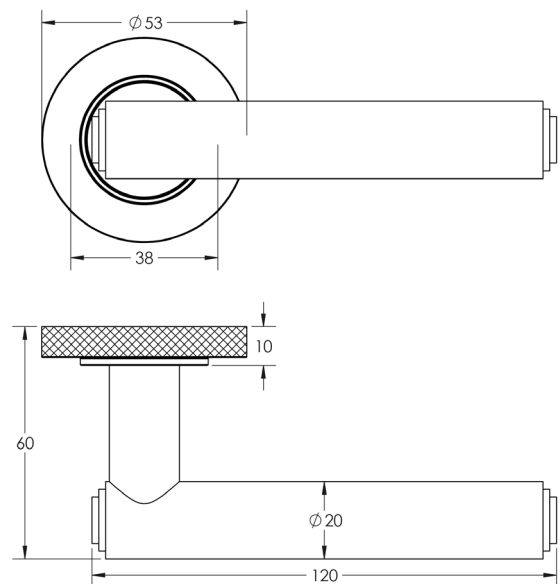

CODE

BUR45KIT239

DESCRIPTION

Lever On Rose

STANDARDS

PRODUCT SPECIFICATION

- 38mm centres
- Sprung
- Knurled rose
- Grade 4 corrosion
- Matt lacquered solid brass
- Back to back fixing recommended
- Suitable for doors 35-55mm

TECHNICAL DRAWING

FINISHES

- Satin Brass