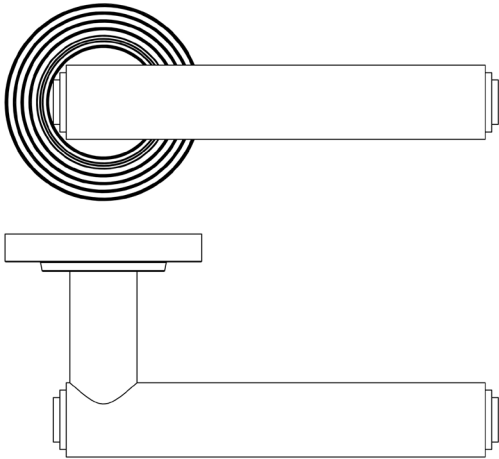

CODE

BUR45KIT238

DESCRIPTION

Lever On Rose

STANDARDS

PRODUCT SPECIFICATION

- 38mm centres
- Sprung
- Reeded rose
- Grade 4 corrosion
- Matt lacquered solid brass
- Back to back fixing recommended
- Suitable for doors 35-55mm

TECHNICAL DRAWING

FINISHES

- Satin Brass