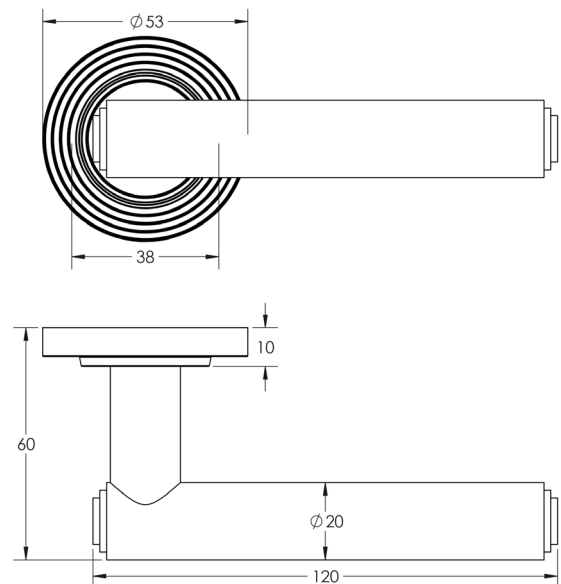

CODE

BUR45KIT238

DESCRIPTION

Lever On Rose

STANDARDS

PRODUCT SPECIFICATION

- 38mm centres
- Sprung
- Reeded rose
- Grade 4 corrosion
- Matt lacquered solid brass
- Back to back fixing recommended
- Suitable for doors 35-55mm

TECHNICAL DRAWING

FINISHES

- Satin Brass