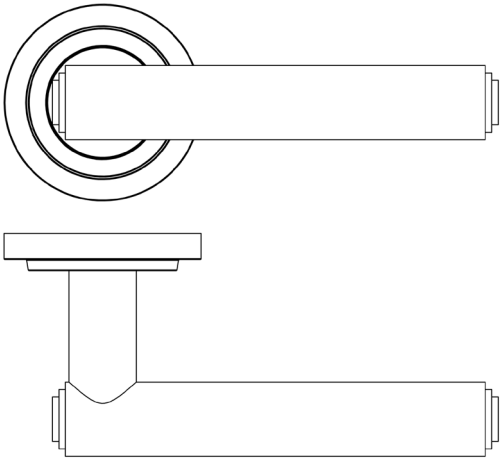

### CODE

**BUR45KIT237**

### DESCRIPTION

**Lever On Rose**

### PRODUCT SPECIFICATION

- 38mm centres
- Sprung
- Stepped rose
- Grade 4 corrosion
- Matt lacquered solid brass
- Back to back fixing recommended
- Suitable for doors 35-55mm