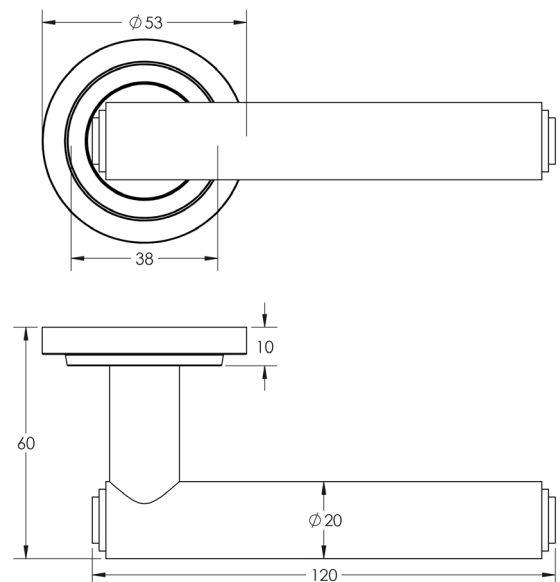

TECHNICAL DRAWING