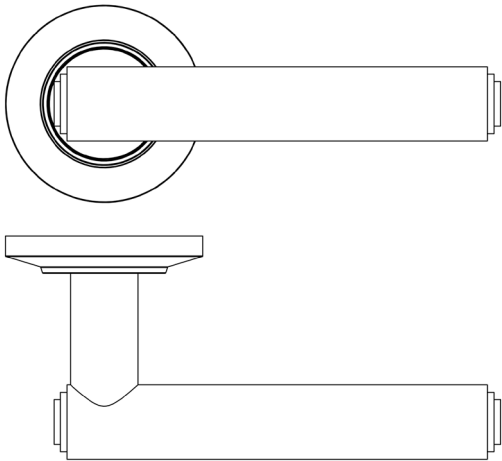

CODE

BUR45KIT236

DESCRIPTION

Lever On Rose

STANDARDS

PRODUCT SPECIFICATION

- 38mm centres
- Sprung
- Chamfered rose
- Grade 4 corrosion
- Matt lacquered solid brass
- Back to back fixing recommended
- Suitable for doors 35-55mm

TECHNICAL DRAWING

FINISHES

- Satin Brass