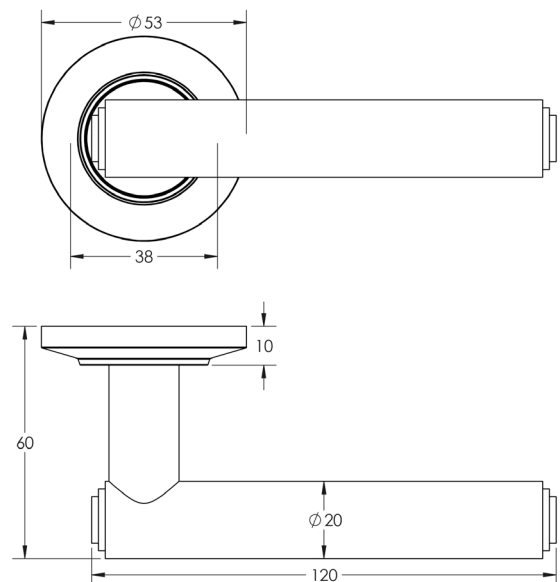

CODE

BUR45KIT236

DESCRIPTION

Lever On Rose

STANDARDS

PRODUCT SPECIFICATION

- 38mm centres
- Sprung
- Chamfered rose
- Grade 4 corrosion
- Matt lacquered solid brass
- Back to back fixing recommended
- Suitable for doors 35-55mm

TECHNICAL DRAWING

FINISHES

- Satin Brass