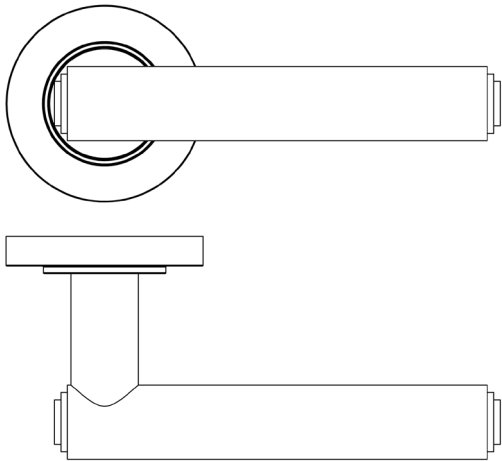

CODE

BUR45KIT235

DESCRIPTION

Lever On Rose

STANDARDS

PRODUCT SPECIFICATION

- 38mm centres
- Sprung
- Plain rose
- Grade 4 corrosion
- Matt lacquered solid brass
- Back to back fixing recommended
- Suitable for doors 35-55mm

TECHNICAL DRAWING

FINISHES

- Satin Brass