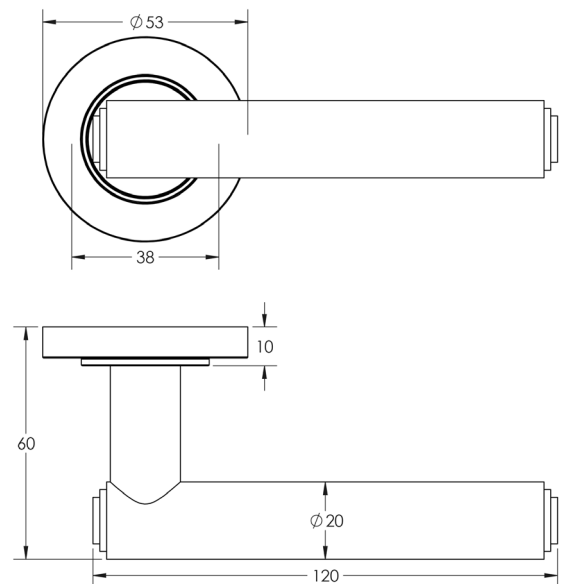

CODE

BUR45KIT235

DESCRIPTION

Lever On Rose

STANDARDS

PRODUCT SPECIFICATION

- 38mm centres
- Sprung
- Plain rose
- Grade 4 corrosion
- Matt lacquered solid brass
- Back to back fixing recommended
- Suitable for doors 35-55mm

TECHNICAL DRAWING

FINISHES

- Satin Brass