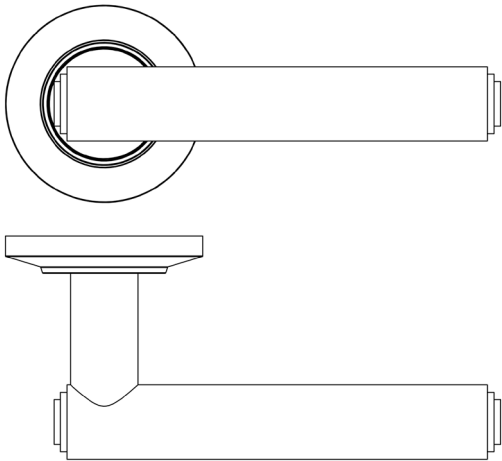

CODE

BUR45KIT2

DESCRIPTION

Lever On Rose

STANDARDS

PRODUCT SPECIFICATION

- 38mm centres
- Sprung
- Chamfered rose
- Grade 4 corrosion
- Matt lacquered solid brass
- Back to back fixing recommended
- Suitable for doors 35-55mm

TECHNICAL DRAWING

FINISHES

- Antique Brass