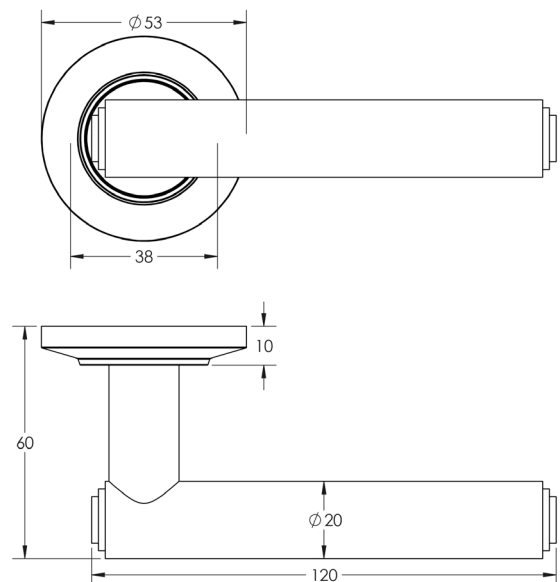

CODE

BUR45KIT2

DESCRIPTION

Lever On Rose

STANDARDS

PRODUCT SPECIFICATION

- 38mm centres
- Sprung
- Chamfered rose
- Grade 4 corrosion
- Matt lacquered solid brass
- Back to back fixing recommended
- Suitable for doors 35-55mm

TECHNICAL DRAWING

FINISHES

- Antique Brass