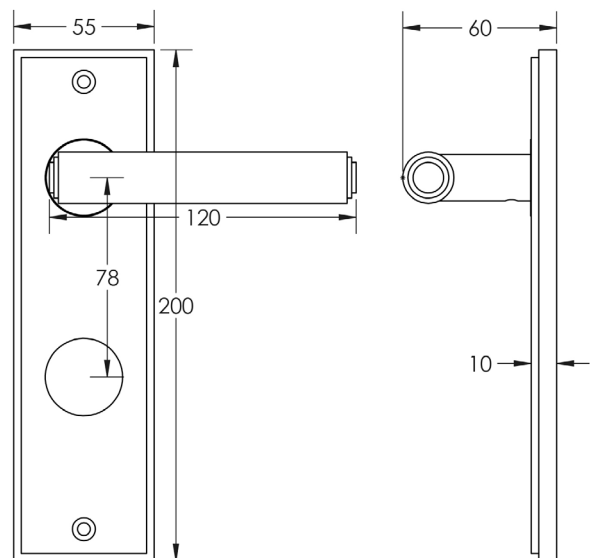

CODE

BUR45KIT169

DESCRIPTION

Lever On Plate

STANDARDS

PRODUCT SPECIFICATION

- 38mm centres
- Sprung
- Din bathroom plate
- Grade 4 corrosion
- Matt lacquered solid brass
- Back to back fixing recommended
- Suitable for doors 35-55mm

TECHNICAL DRAWING

FINISHES

- Polished Nickel