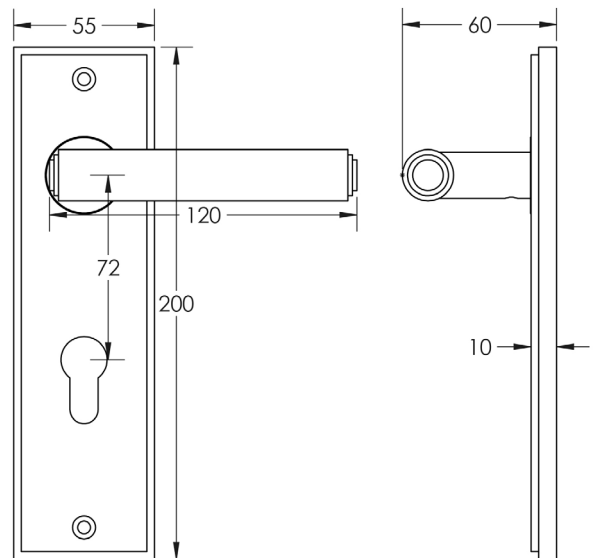

CODE

BUR45KIT168

DESCRIPTION

Lever On Plate

STANDARDS

PRODUCT SPECIFICATION

- 38mm centres
- Sprung
- Din euro lock plate
- Grade 4 corrosion
- Matt lacquered solid brass
- Back to back fixing recommended
- Suitable for doors 35-55mm

TECHNICAL DRAWING

FINISHES

- Polished Nickel