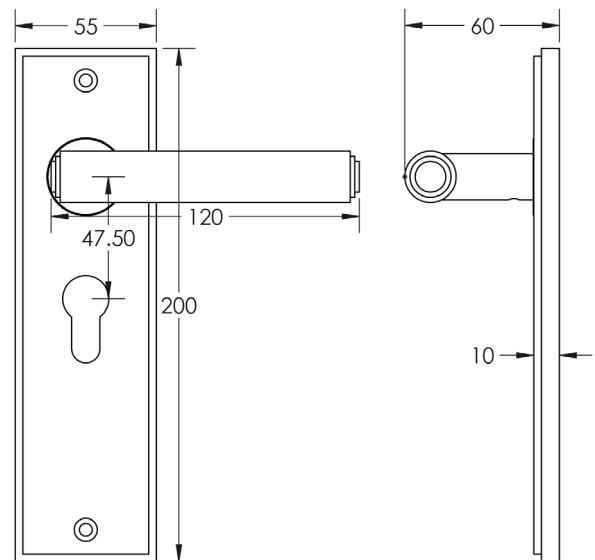

TECHNICAL DRAWING