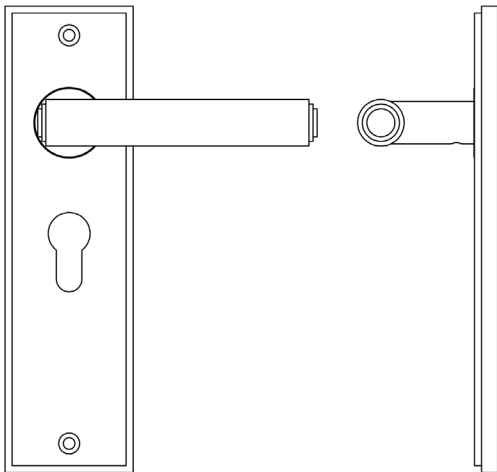

### CODE

**BUR45KIT167**

### DESCRIPTION

**Lever On Plate**

### PRODUCT SPECIFICATION

- 38mm centres
- Sprung
- Euro lock plate
- Grade 4 corrosion
- Matt lacquered solid brass
- Back to back fixing recommended
- Suitable for doors 35-55mm