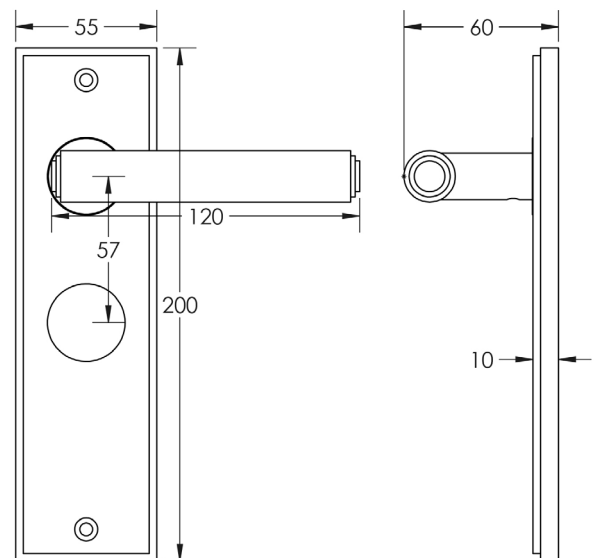

CODE

BUR45KIT166

DESCRIPTION

Lever On Plate

STANDARDS

PRODUCT SPECIFICATION

- 38mm centres
- Sprung
- Bathroom plate
- Grade 4 corrosion
- Matt lacquered solid brass
- Back to back fixing recommended
- Suitable for doors 35-55mm

TECHNICAL DRAWING

FINISHES

- Polished Nickel