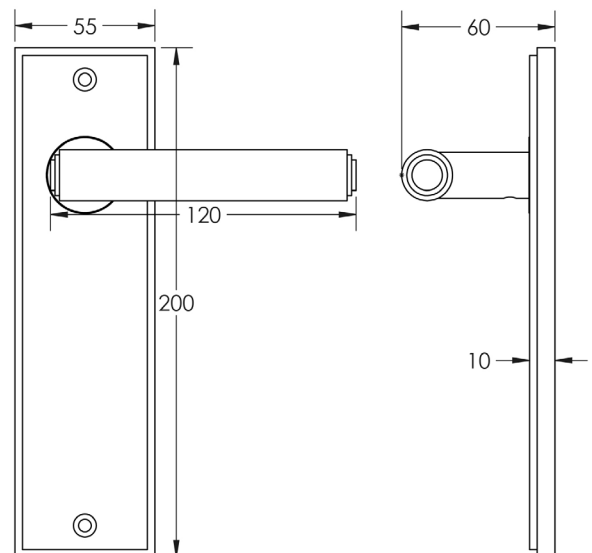

TECHNICAL DRAWING