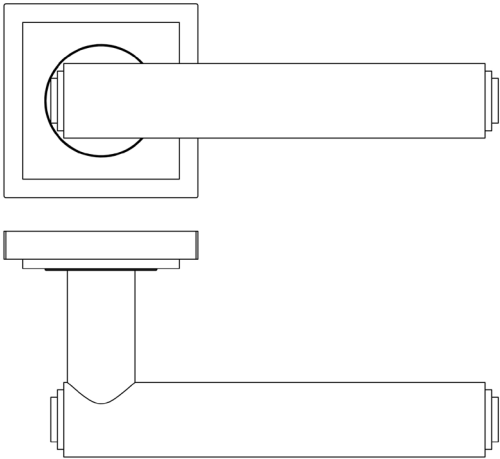

CODE

BUR45KIT163

DESCRIPTION

Lever On Rose

STANDARDS

PRODUCT SPECIFICATION

- 38mm centres
- Sprung
- Square stepped rose
- Grade 4 corrosion
- Matt lacquered solid brass
- Back to back fixing recommended
- Suitable for doors 35-55mm

TECHNICAL DRAWING

FINISHES

- Polished Nickel