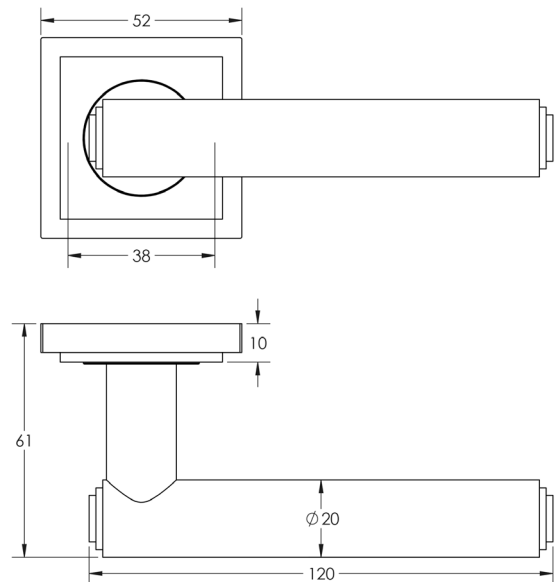

CODE

BUR45KIT163

DESCRIPTION

Lever On Rose

STANDARDS

PRODUCT SPECIFICATION

- 38mm centres
- Sprung
- Square stepped rose
- Grade 4 corrosion
- Matt lacquered solid brass
- Back to back fixing recommended
- Suitable for doors 35-55mm

TECHNICAL DRAWING

FINISHES

- Polished Nickel