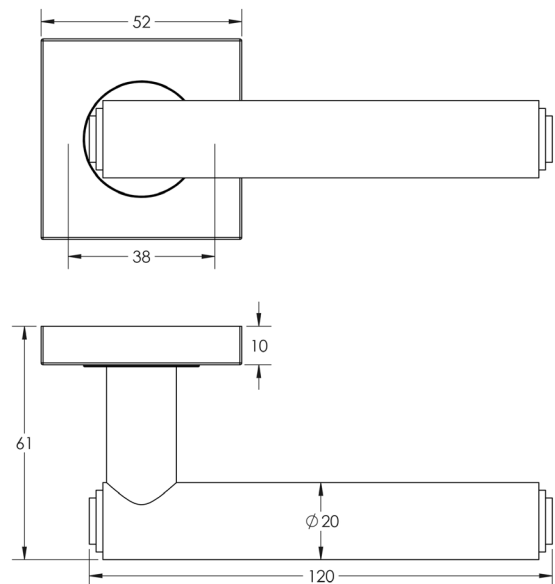

CODE

BUR45KIT162

DESCRIPTION

Lever On Rose

STANDARDS

PRODUCT SPECIFICATION

- 38mm centres
- Sprung
- Square plain rose
- Grade 4 corrosion
- Matt lacquered solid brass
- Back to back fixing recommended
- Suitable for doors 35-55mm

TECHNICAL DRAWING

FINISHES

- Polished Nickel