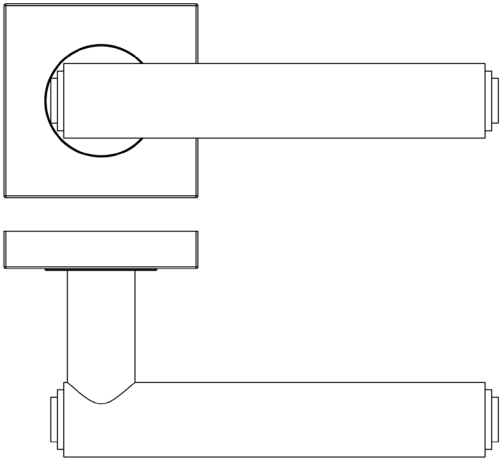

CODE

BUR45KIT162

DESCRIPTION

Lever On Rose

STANDARDS

PRODUCT SPECIFICATION

- 38mm centres
- Sprung
- Square plain rose
- Grade 4 corrosion
- Matt lacquered solid brass
- Back to back fixing recommended
- Suitable for doors 35-55mm

TECHNICAL DRAWING

FINISHES

- Polished Nickel