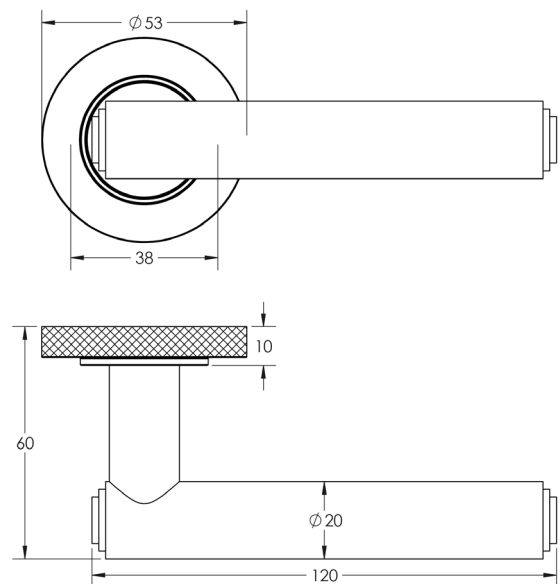

CODE

BUR45KIT161

DESCRIPTION

Lever On Rose

STANDARDS

PRODUCT SPECIFICATION

- 38mm centres
- Sprung
- Knurled rose
- Grade 4 corrosion
- Matt lacquered solid brass
- Back to back fixing recommended
- Suitable for doors 35-55mm

TECHNICAL DRAWING

FINISHES

- Polished Nickel