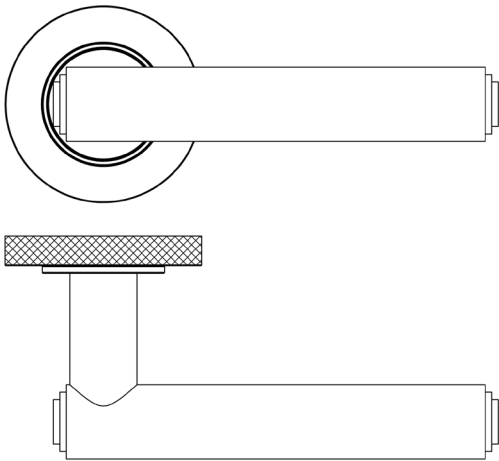

CODE

BUR45KIT161

DESCRIPTION

Lever On Rose

STANDARDS

PRODUCT SPECIFICATION

- 38mm centres
- Sprung
- Knurled rose
- Grade 4 corrosion
- Matt lacquered solid brass
- Back to back fixing recommended
- Suitable for doors 35-55mm

TECHNICAL DRAWING

FINISHES

- Polished Nickel