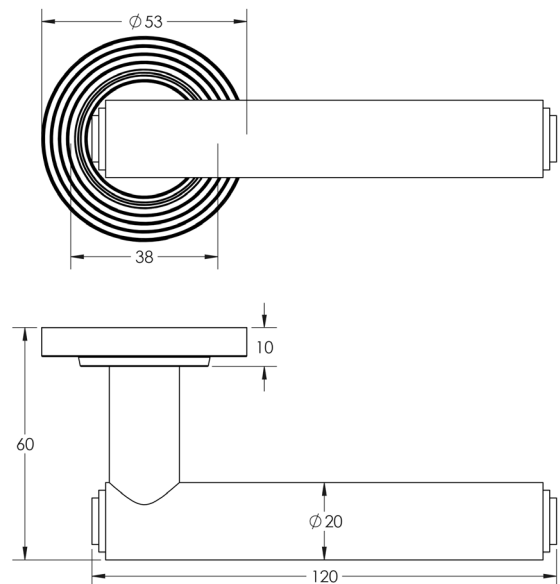

CODE

BUR45KIT160

DESCRIPTION

Lever On Rose

STANDARDS

PRODUCT SPECIFICATION

- 38mm centres
- Sprung
- Reeded rose
- Grade 4 corrosion
- Matt lacquered solid brass
- Back to back fixing recommended
- Suitable for doors 35-55mm

TECHNICAL DRAWING

FINISHES

- Polished Nickel