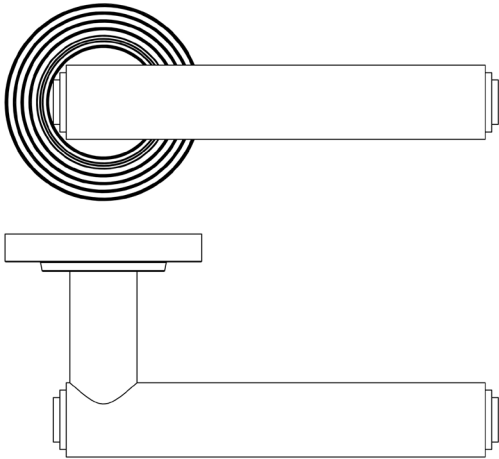

CODE

BUR45KIT160

DESCRIPTION

Lever On Rose

STANDARDS

PRODUCT SPECIFICATION

- 38mm centres
- Sprung
- Reeded rose
- Grade 4 corrosion
- Matt lacquered solid brass
- Back to back fixing recommended
- Suitable for doors 35-55mm

TECHNICAL DRAWING

FINISHES

- Polished Nickel