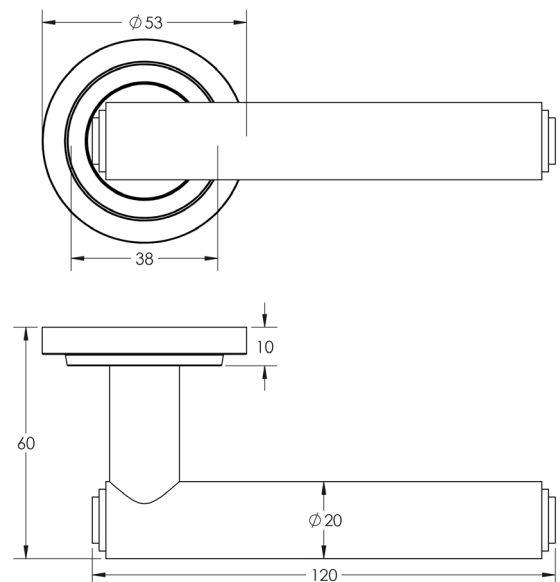

CODE

BUR45KIT159

DESCRIPTION

Lever On Rose

STANDARDS

PRODUCT SPECIFICATION

- 38mm centres
- Sprung
- Stepped rose
- Grade 4 corrosion
- Matt lacquered solid brass
- Back to back fixing recommended
- Suitable for doors 35-55mm

TECHNICAL DRAWING

FINISHES

- Polished Nickel