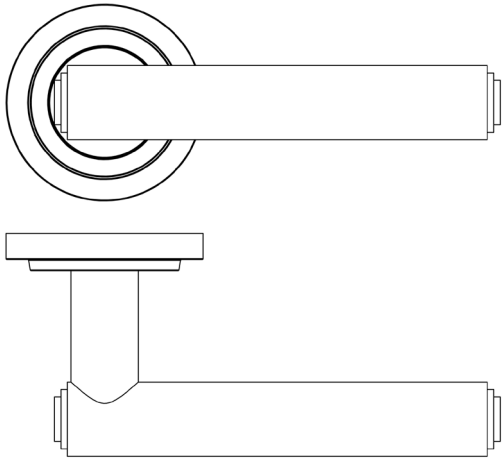

CODE

BUR45KIT159

DESCRIPTION

Lever On Rose

STANDARDS

PRODUCT SPECIFICATION

- 38mm centres
- Sprung
- Stepped rose
- Grade 4 corrosion
- Matt lacquered solid brass
- Back to back fixing recommended
- Suitable for doors 35-55mm

TECHNICAL DRAWING

FINISHES

- Polished Nickel