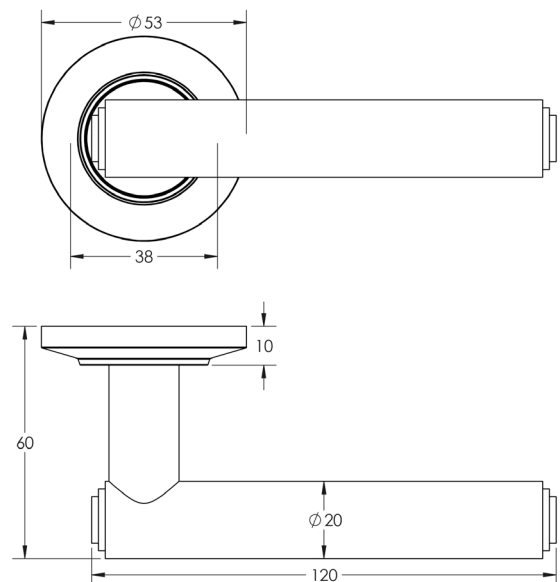

CODE

BUR45KIT158

DESCRIPTION

Lever On Rose

STANDARDS

PRODUCT SPECIFICATION

- 38mm centres
- Sprung
- Chamfered rose
- Grade 4 corrosion
- Matt lacquered solid brass
- Back to back fixing recommended
- Suitable for doors 35-55mm

TECHNICAL DRAWING

FINISHES

- Polished Nickel