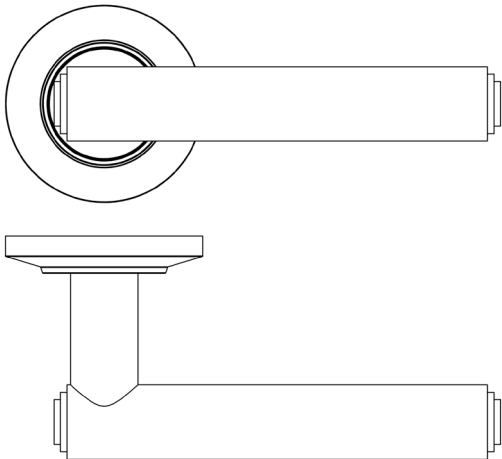

CODE

BUR45KIT158

DESCRIPTION

Lever On Rose

STANDARDS

PRODUCT SPECIFICATION

- 38mm centres
- Sprung
- Chamfered rose
- Grade 4 corrosion
- Matt lacquered solid brass
- Back to back fixing recommended
- Suitable for doors 35-55mm

TECHNICAL DRAWING

FINISHES

- Polished Nickel