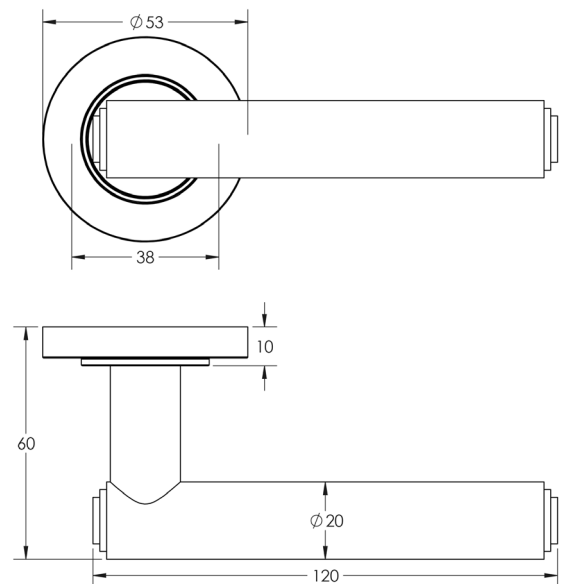

TECHNICAL DRAWING