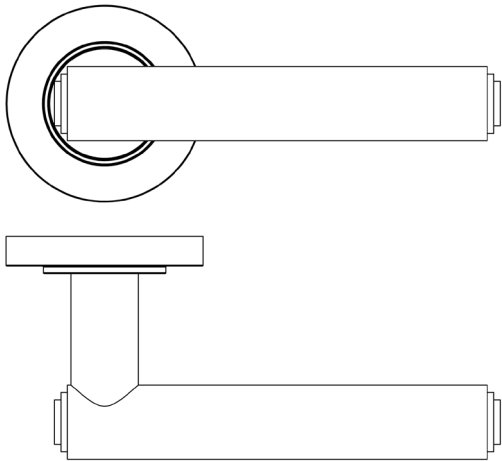

### CODE

**BUR45KIT157**

### DESCRIPTION

**Lever On Rose**

### PRODUCT SPECIFICATION

- 38mm centres
- Sprung
- Plain rose
- Grade 4 corrosion
- Matt lacquered solid brass
- Back to back fixing recommended
- Suitable for doors 35-55mm