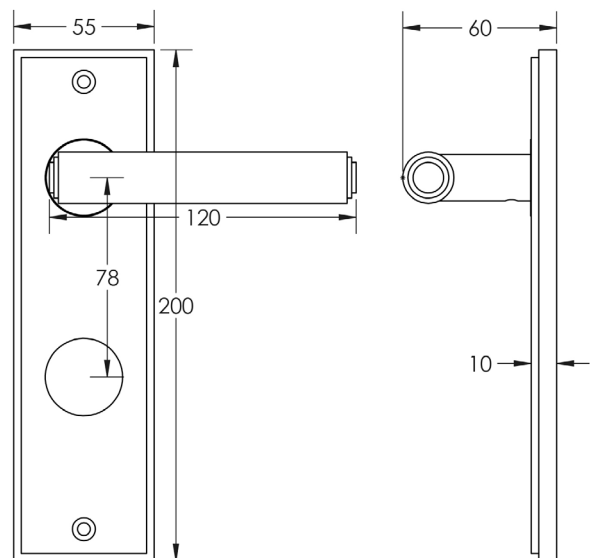

CODE

BUR45KIT13

DESCRIPTION

Lever On Plate

STANDARDS

PRODUCT SPECIFICATION

- 38mm centres
- Sprung
- Din bathroom plate
- Grade 4 corrosion
- Matt lacquered solid brass
- Back to back fixing recommended
- Suitable for doors 35-55mm

TECHNICAL DRAWING

FINISHES

- Antique Brass