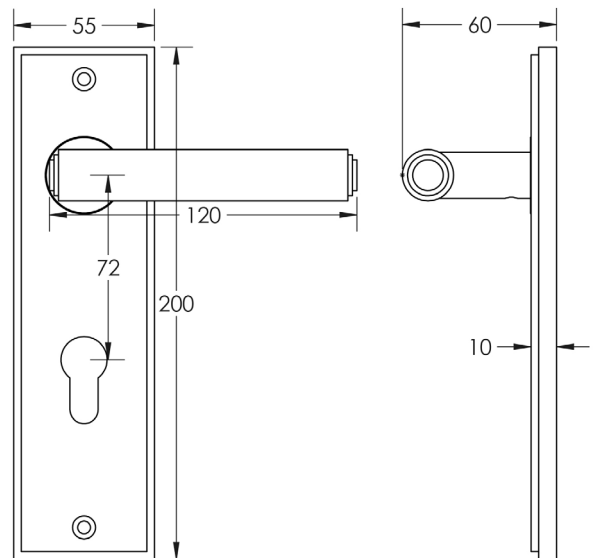

CODE

BUR45KIT12

DESCRIPTION

Lever On Plate

STANDARDS

PRODUCT SPECIFICATION

- 38mm centres
- Sprung
- Din euro lock plate
- Grade 4 corrosion
- Matt lacquered solid brass
- Back to back fixing recommended
- Suitable for doors 35-55mm

TECHNICAL DRAWING

FINISHES

- Antique Brass