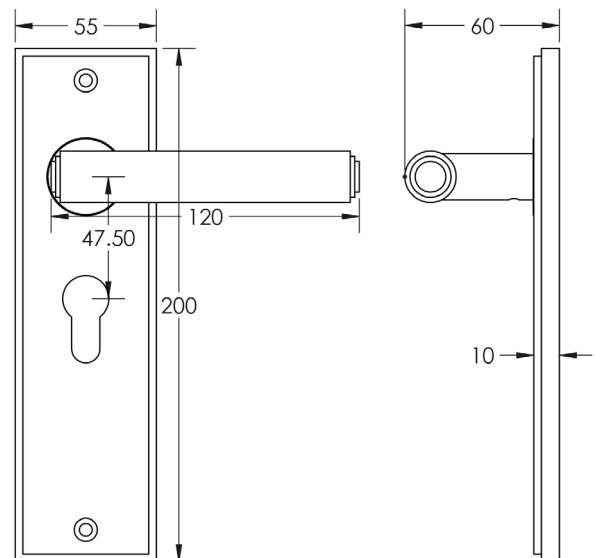

TECHNICAL DRAWING