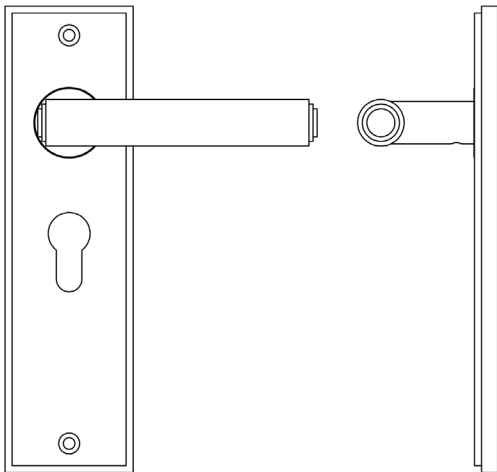

### CODE

**BUR45KIT11**

### DESCRIPTION

**Lever On Plate**

### PRODUCT SPECIFICATION

- 38mm centres
- Sprung
- Euro lock plate
- Grade 4 corrosion
- Matt lacquered solid brass
- Back to back fixing recommended
- Suitable for doors 35-55mm