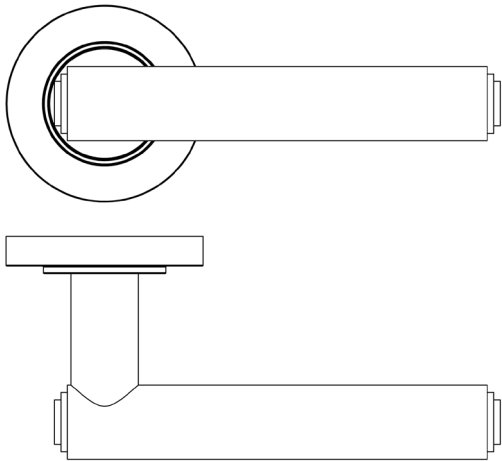

### CODE

**BUR45KIT1**

### DESCRIPTION

**Lever On Rose**

### PRODUCT SPECIFICATION

- 38mm centres
- Sprung
- Plain rose
- Grade 4 corrosion
- Matt lacquered solid brass
- Back to back fixing recommended
- Suitable for doors 35-55mm